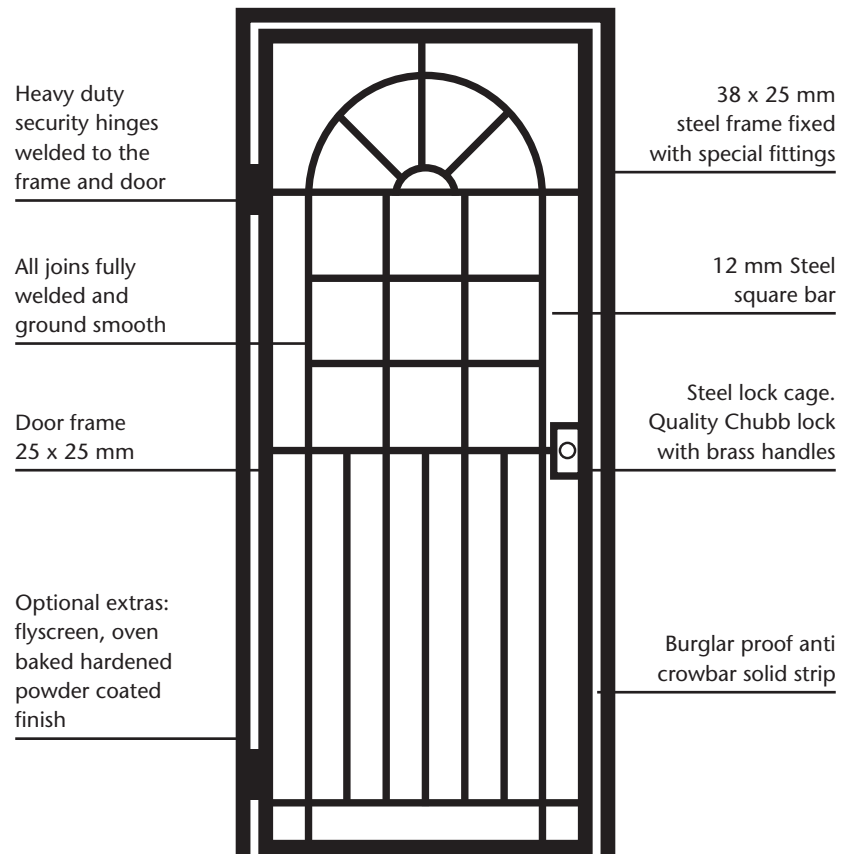

WHAT MAKES ACE METALWORK ONE OF AUSTRALIA'S
LEADING SECURITY GRILL MANUFACTURERS?

CRAFTSMEN IN
SECURITY DOORS,
WINDOW GRILLS
AND GATES

ACE
METALWORK

ACE METALWORK

Ace Metalwork are specialist in the design and manufacture of steel security doors, window grills and gates.