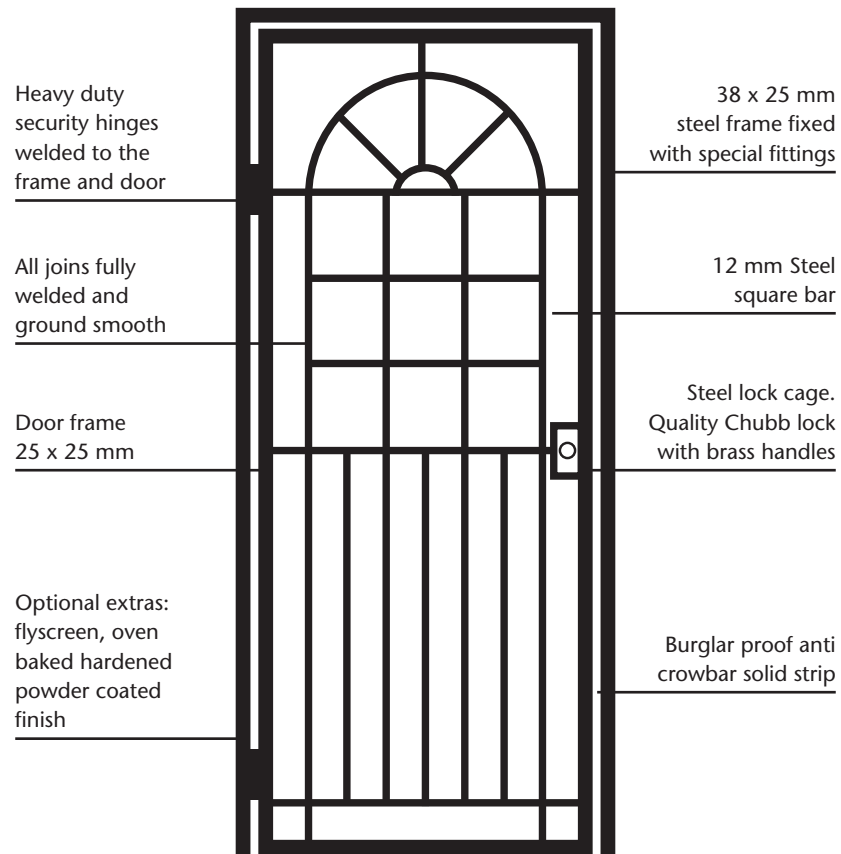

WHAT MAKES ACE METALWORK ONE OF AUSTRALIA'S LEADING SECURITY GRILL MANUFACTURERS?

CRAFTSMEN IN
SECURITY DOORS,
WINDOW GRILLS
AND GATES

ACE METALWORK

ACE METALWORK

Ace Metalwork are specialist in the design and manufacture of steel security doors, window grills and gates.